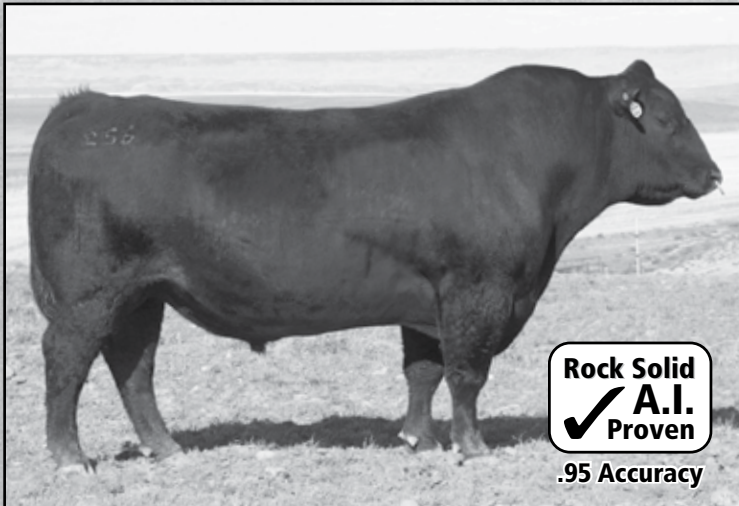

ABS EARLY FALL SPECIALS

ABS EARLY FALL SPECIAL 2011

Prices effective for orders placed and shipped by November 30, 2011 or until supplies run out

LCC **NEW STANDARD** 29AN1609
BON VIEW NEW DESIGN 1407 x WAR VENTURE 8030 6008

Economically Relevant Excellence

- ✓ Ranks among the top bulls in the breed for calving ease and combined yearling growth
- ✓ Highly productive daughters with excellent teat & udder quality
- ✓ High accuracy efficiency proof excelling through the Angus Sire Alliance, LCoC and University of Illinois

Performance							Maternal						
CED	BW	WW	YW	RADG	YH	SC	CEM	MILK	Hd/Dts	MW	MH	HP	DOC
+11	-0.6	+57	+114	+21	+0.2	+05	+11	+37	121	-10	+0.6	+13.2	+13
.87	.95	.92	.89	.63	.91	.89	.67	.77	358	.60	.61	.36	.80

Carcass				Groups/Progeny			$EN	$W	$G	$B
CW	MARB	REA	FAT	Carcass	Steer	Ultrasound Total				
+28	+.59	+.54	+.024	4	19	519	-3.99	+47.88	+31.71	+67.72
.54	.61	.60	.59	16	37	1374				

EPD's as of 9-9-11 TOP 25%

	Retail	30 unit	50 unit
LEAD ON	$20	$18	$15
OBJECTIVE	$30	$25	$22
NEW STANDARD	$22	$20	$18
IN FOCUS	$40	$35	$30
EXTRA K205	$20	$17	$15
RITO REVENUE	$22	$20	$18
IMPRESSION	$30	$25	$22
PROGRAM	$20	$18	$16
FRONTMAN	$25	$20	$18
FINAL PRODUCT	$25	$22	$20
SPECIAL FOCUS	$20	$18	$16
CURRENCY	$20	$18	$16
BRILLIANCE	$25	$22	$20
STIMULUS	$20	$18	$16
HOOVER DAM	$25	$22	$20

Kenny Nolen, Area Sales Manager, 540-230-8642

CONTACT YOUR LOCAL ABS REPRESENTATIVE OR CALL **1.800.ABS.STUD**